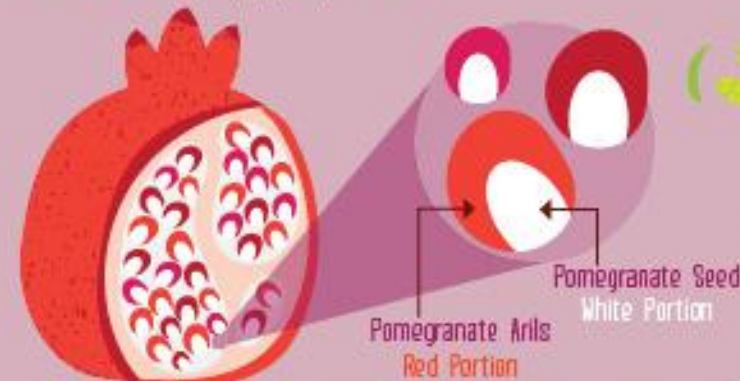

Good Eats At:

Beets

Listen to the Beet! Beets are another root vegetable with dark green leaves. The most common beets are red, but they also come in white, yellow, and even striped colors! Beets grow well during spring and fall because they like cool temperatures. They are great for small gardens because they do not need a lot of space to grow.

In South Texas areas beets can grow all throughout the winter months. Pacemaker III is a beet variety grown in Texas, but other names include Red Ace, Red Cloud and Warrior.

Potassium: Beets are rich in potassium, which helps your muscles and heart stay healthy.

Growing Regions: High Plains, Rio Grande Valley and Winter Garden

Pomegranates

A pomegranate is a larger fruit about the size of a grapefruit and is similar in color to a red apple. The word pomegranate comes from French and Latin words that when read together mean "apple with many seeds." Every pomegranate is filled with hundreds of edible seeds surrounded by covers called arils. The seeds and arils are the edible parts of the fruit and can be red, pink, purplish, or white.